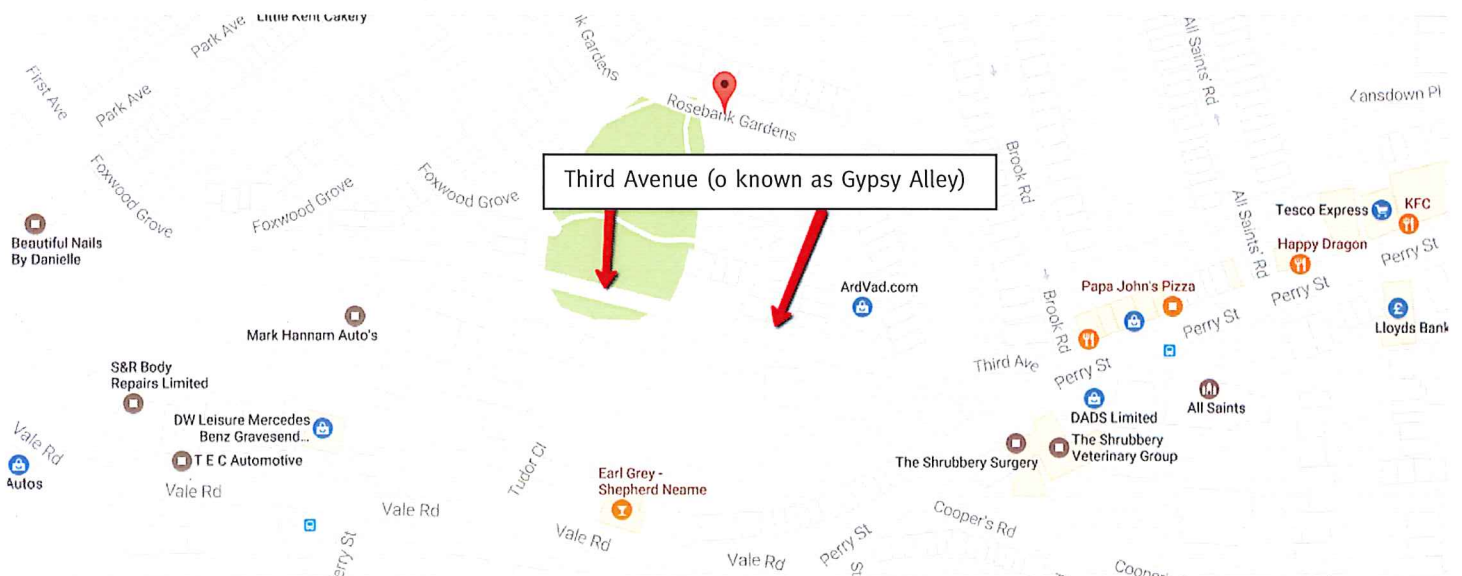

Following recent incidents in the area known as 'Gypsy Alley', we have been advised by the local Police to inform students and their families that it should not be used as a route to or from school for the foreseeable future, under any circumstances. Even if students are in groups.

Please discuss this information with your child using the map below and put in place an alternative route to be used. i.e. Perry Street, Vale Road or Colyer Road.

Yours sincerely

Niamh Forrest
Assistant Headteacher